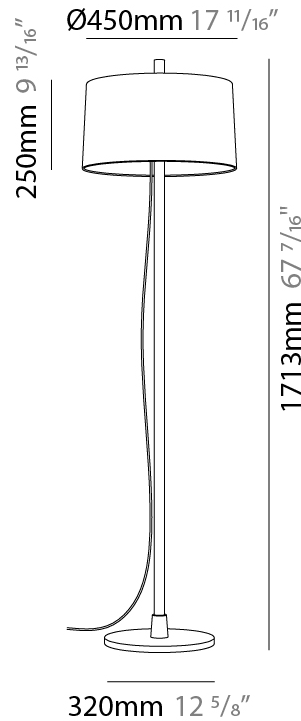

PROJECT	
TYPE	
SPECIFIER	
QUANTITY	
DATE	

LINOOD PORTABLE

D94043

base number

1. To build a product code in our configurator select the specify button on the base model # product page
2. To build a manual product code on this datasheet choose from the options listed below in blue font and add the suffix to the base model #

GENERAL

Series: Linoood
Partner: Milan
Division: Design
Installation: Portable
Product Type: Floor
Mounting Location: Floor
Light Distribution: Direct / Indirect

PHYSICAL

Shape: Abstract
Diameter (mm): 450
Diameter (in): 17 ¹¹/₁₆"
Height (mm): 1713
Height (in): 37 ⁷/₁₆"
Weight (kg): 5.9
Weight (lbs): 12.999
Diffuser: Linen Shade
Fixture Material: Oak Wood
Primary Material: Wood
Cable Details: 3000mm / 118 1/8"
Upon Request: Bolt Down

ELECTRICAL

Number of Lamps: 3
Lamp Type: LED Retrofit
Bulb Included: Bulb Not Included
Total Output Wattage (W): 36
Max. Wattage Per Lamp (W): 12
Lamp Base: E26
Input Voltage (V): 120
Upon Request: 277Vac / GU24

LED

OPTICAL

RATINGS AND CERTIFICATIONS

Certified By: CSA Certified to UL and CSA Standards
IP rating: IP20